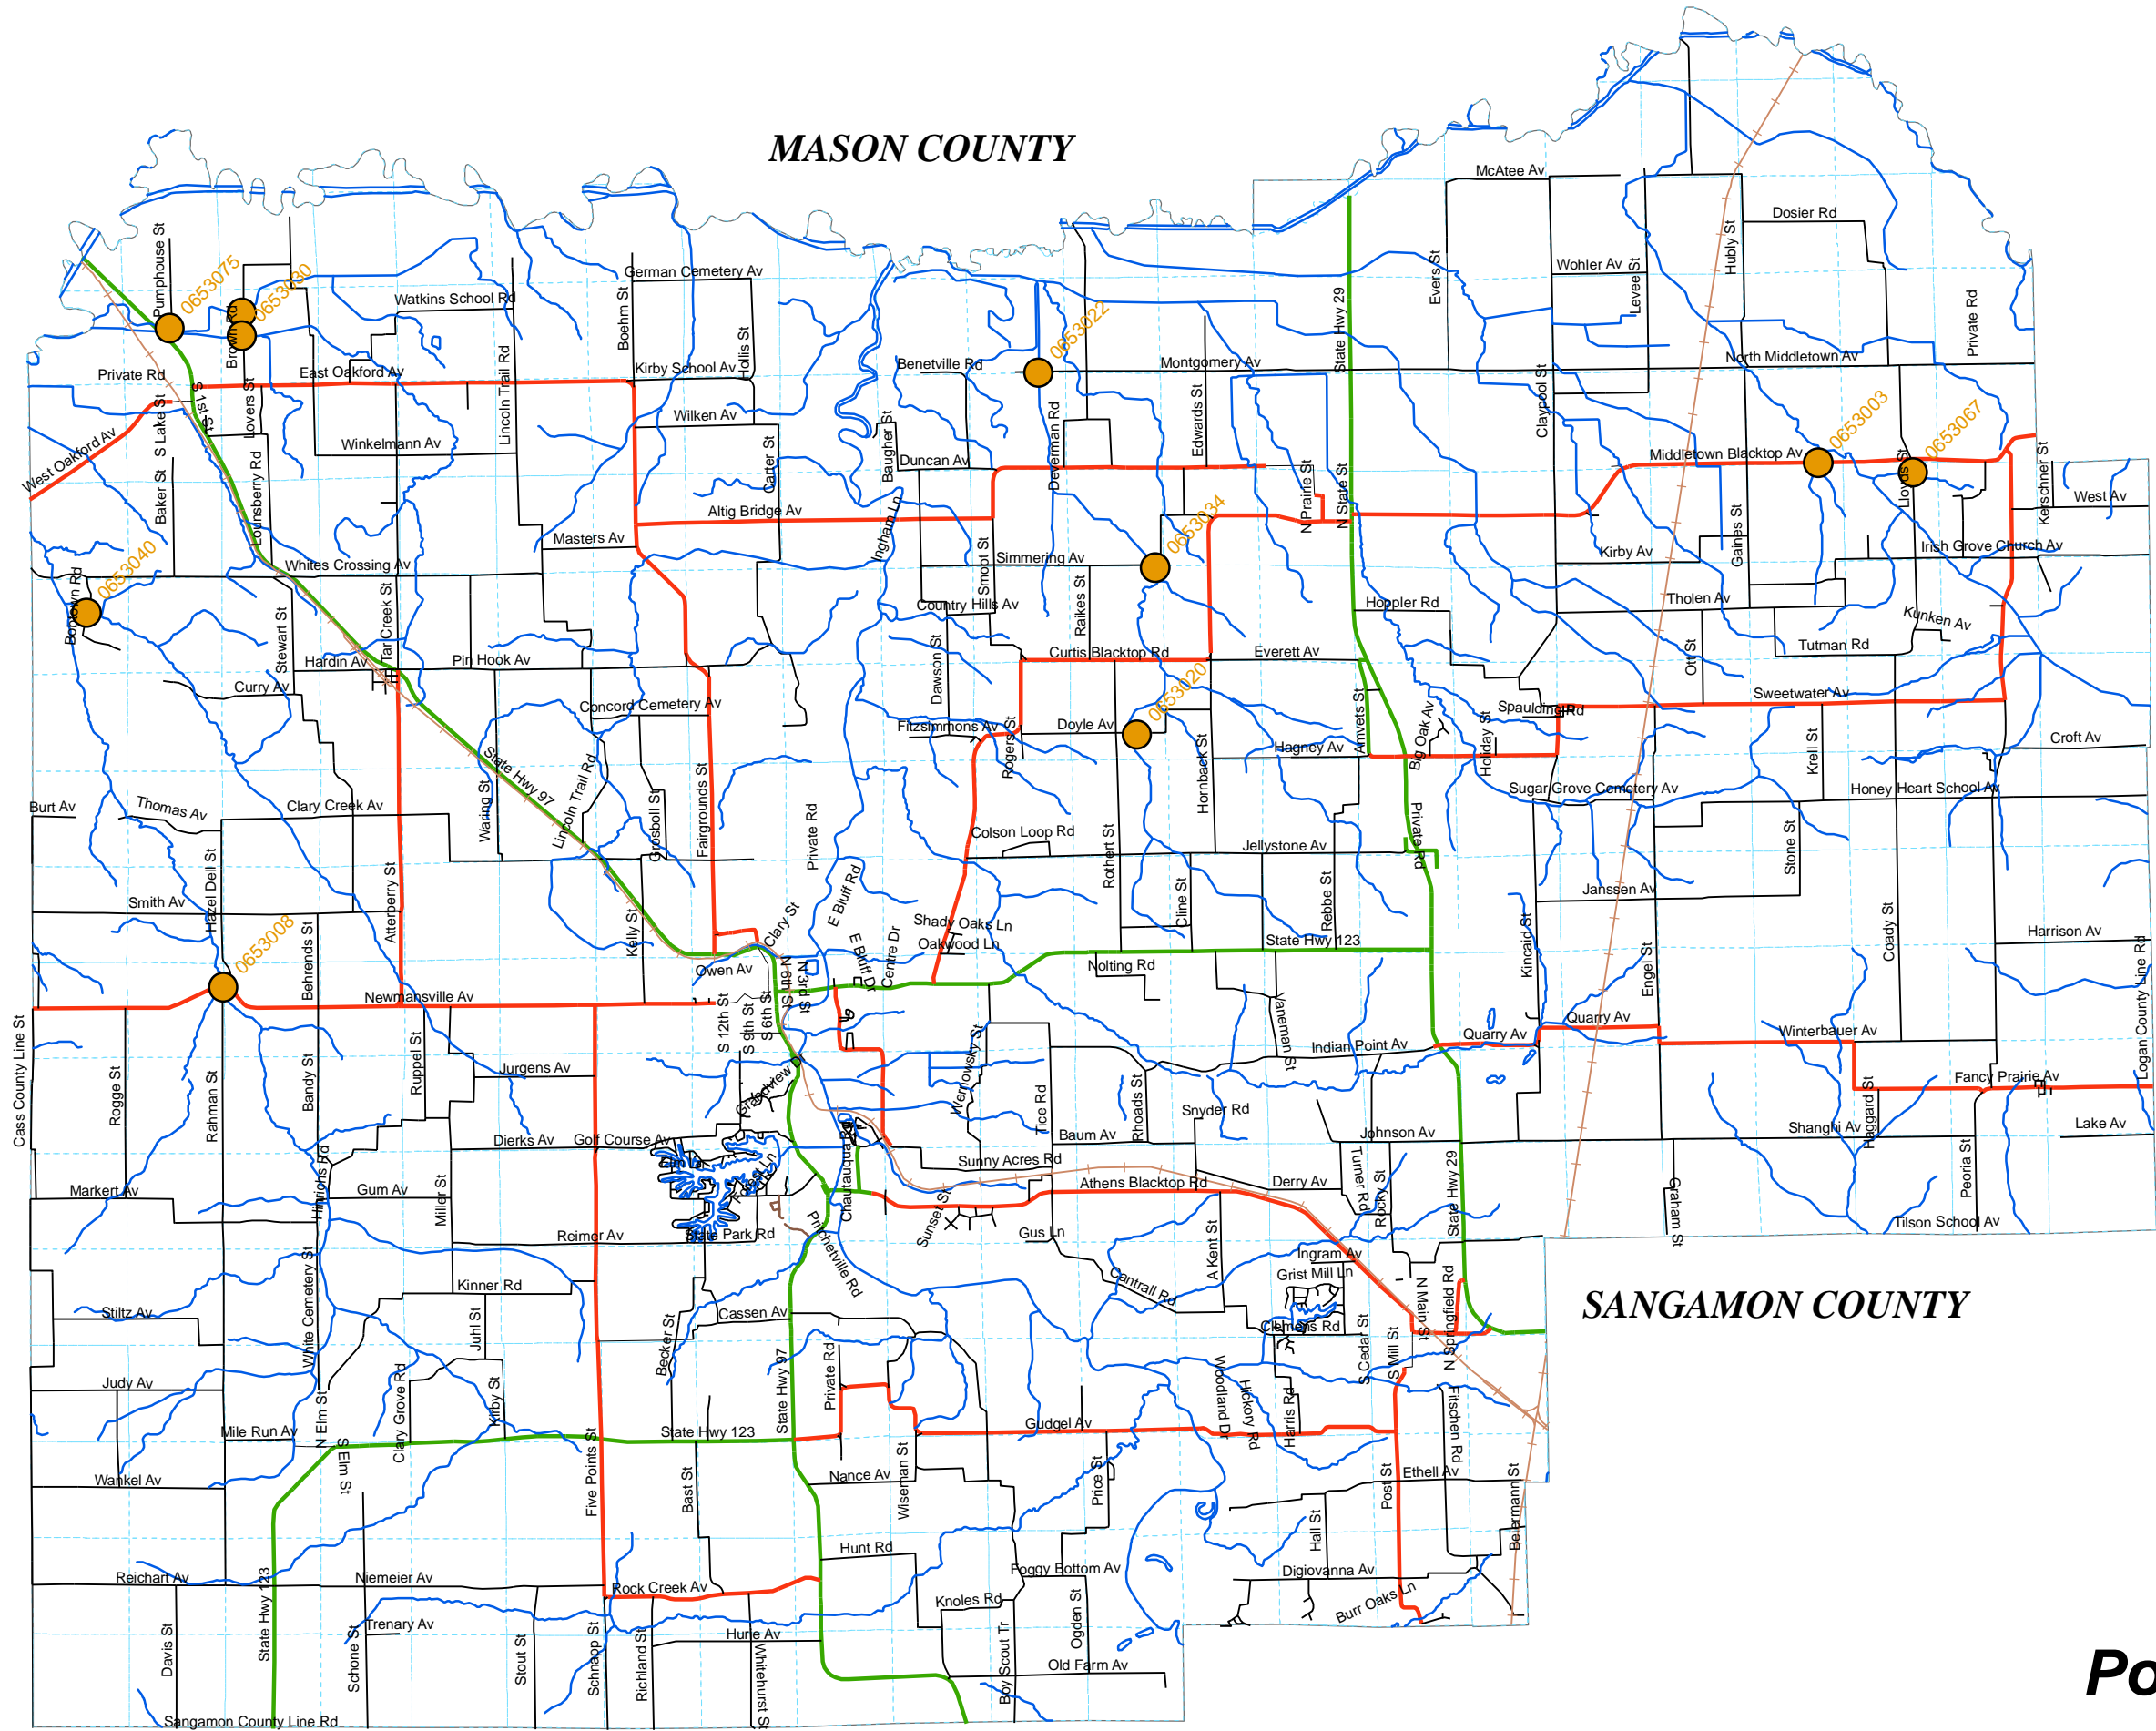

MASON COUNTY

CASS COUNTY

LOGAN COUNTY

SANGAMON COUNTY

SANGAMON COUNTY

Legend

- County Highways
- Road District Roads
- City or Village Streets
- State Highways
- Railroads
- Posted Bridge

Revised November 16, 2010

Menard County Highway Department

15620 Chautauqua Road
Petersburg, Illinois 62675
Ph. 217-632-2722

Posted Bridges